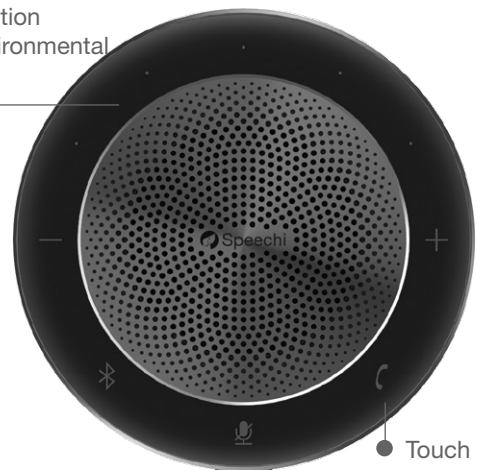

Speechi SPE-BM21

The new Speechi SPE-BM21 microphone speaker is specially designed to enhance your meetings and video conferences.

With its high-quality full-range sound, the Speechi micro speaker offers you optimal sound quality with 360° diffusion throughout the room.

360°
broadcasting

Bluetooth

High
autonomy

Reduction
of environmental
noise

Touch controls

15W speaker

6 microphones

SPE-A10

The SPE-A10 video conferencing audio kit is an ideal solution for medium and large meeting rooms.

It consists of a main base with a powerful speaker and 4 built-in microphones, as well as two additional microphones. It works with an intelligent algorithm that effectively reduces noise and echoes.