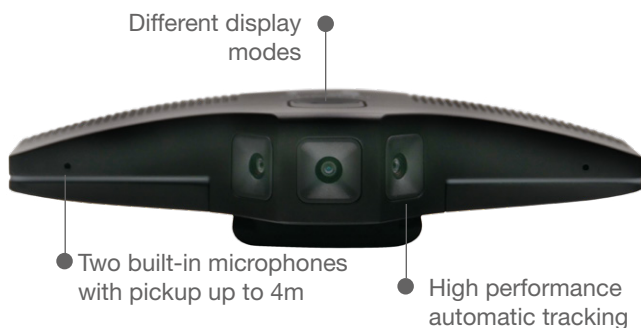

Speechi SPE-MG-402-C

A technology digest in a webcam format suitable for any meeting room, from amphitheatres to small videoconferencing rooms.

Its excellent visuals and ePTZ technology that offer you excellent image navigation freedom of navigation, as well as its extensive compatibility both in hardware and software, make this a top-class videoconferencing tool.

4K resolution

Remote control

Built-in microphone

Speechi SPE-UV430

Ultra HD 4K video conferencing camera with advanced processing algorithms providing vivid images and a strong sense of depth.

The SPE-UV430 is ideal for distance learning, course recording, and remote video conferencing meetings and will appeal to users looking for a camera that is easy to use while delivering high quality performance.

110°
rotation

4K resolution

x12
optical zoom

Speechi SPE-CV-500

Small 4K Ultra High Definition camera with 180° panoramic viewing angle, perfect for a PC or interactive display.

The SPE-CV-500 Camera is compact and lightweight and offers high image quality. Plug & play, it is suitable for all meeting rooms and devices.