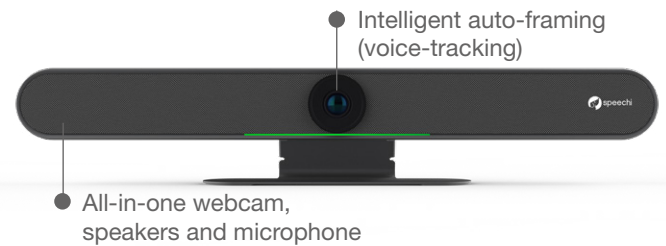

110°
rotation

4K resolution

x12
optical zoom

Speechi SPE-CV-500

Small 4K Ultra High Definition camera with 180° panoramic viewing angle, perfect for a PC or interactive display.

The SPE-CV-500 Camera is compact and lightweight and offers high image quality. Plug & play, it is suitable for all meeting rooms and devices.

The Speechi SPE-CV-500 panoramic camera is equipped with a «multiple displays» feature that allows you to choose what you want to see on the interactive screen and show to your remote employees depending on the type of meeting.

There are 6 possible modes that you set with a single click directly via the button on top of the camera or via EyeStudio, the built-in video conferencing software.

Speechi SPE-VA460

Video conferencing bar with integrated camera, microphone and speaker with 4K resolution, intelligent auto-framing and voice-tracking.

Equipped with intelligent algorithms (AI), the SPE-VA460 video conference bar promises excellent video quality and crystal-clear sound while automatically framing the image on the speaker thanks to the voice-tracking.