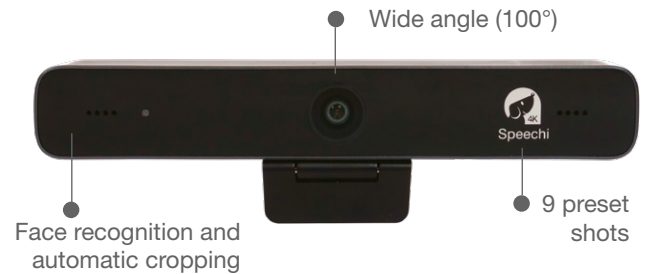

**Full HD
resolution**

Speechi SPE-MG-301-C

Enjoy quality video conferencing with the Speechi UHD Camera SPE-MG-301-C, whose high technical quality will ensure optimal communication with your remote employees.

It offers you not only simplicity of use (plug and play), but also excellent image quality, thanks to its Ultra High Definition resolution and high-quality lens.

4K resolution

Remote control

Built-in microphone

Speechi SPE-MG-402-C

A technology digest in a webcam format suitable for any meeting room, from amphitheatres to small videoconferencing rooms.

Its excellent visuals and ePTZ technology that offer you excellent image navigation freedom of navigation, as well as its extensive compatibility both in hardware and software, make this a top-class videoconferencing tool.