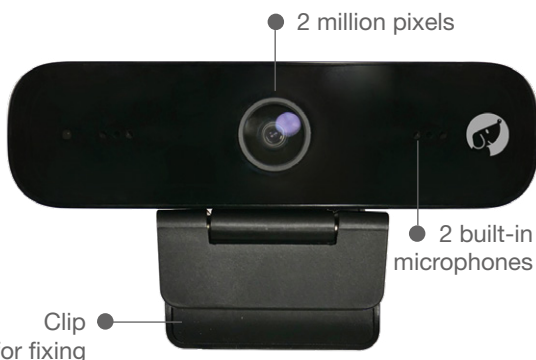

10

Wireless microphones

Some of the cameras shown above are equipped with microphones to provide a complete video conferencing solution. Depending on your application, it may be useful to add a wireless microphone - called a lapel microphone - that participants wear directly on their person, or to have a wireless videoconferencing speaker and microphone to place in the centre of the room for collaborative work in conversation mode.

Speechi SPE-UV510

This Full HD camera offers very advanced functions for holding videoconferences. Excellent value for money, it is also one of the best-performing products in its class.

PTZ camera, with 340° east-west rotation and 120° north-south tilt angle.

**x12
optical zoom**

**Remote
control**

**Full HD
resolution**

Remotely
controllable
RS232
In & Out

Up to 255
preset shots

Speechi SPE-MG-104

The Speechi Full HD Webcam attaches to the top of an Android interactive touch screen or laptop/landline.

Its high resolution Full HD, its excellent colour and depth rendering and its stereo sound make the Speechi Webcam an excellent tool for conducting your videoconferences.

**A wide
angle lens**

Plug & play